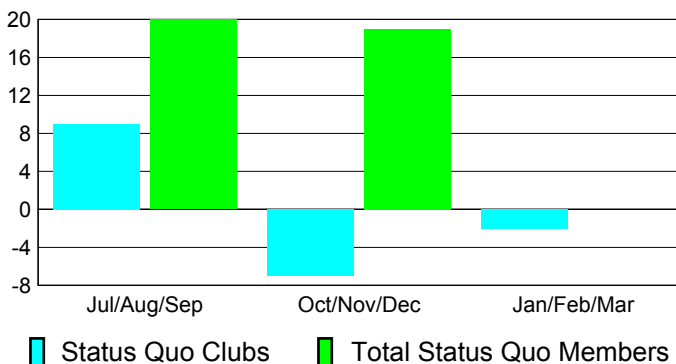

Club Results 2010-2011

Goal, New, Dropped, Gain/Loss

Comparison of Club Gain/Loss

Current Year Compared to the Previous Year

YTD Status Quo Clubs 2010-2011

Status Quo Clubs Compared to Status Quo Members

MEMBERSHIP

**Membership Results
2010-2011**

**Membership
2009-2010**

Month	Net Memb Goal	Actual New Memb	Actual Dropped Memb	Gain/Loss of Memb	Gain/Loss of Memb
Jul/Aug/Sep	150	69	-76	-7	262
Oct/Nov/Dec	135	58	-433	-375	55
Jan/Feb/Mar	95	70	-45	25	131
Totals	380	197	-554	-357	448