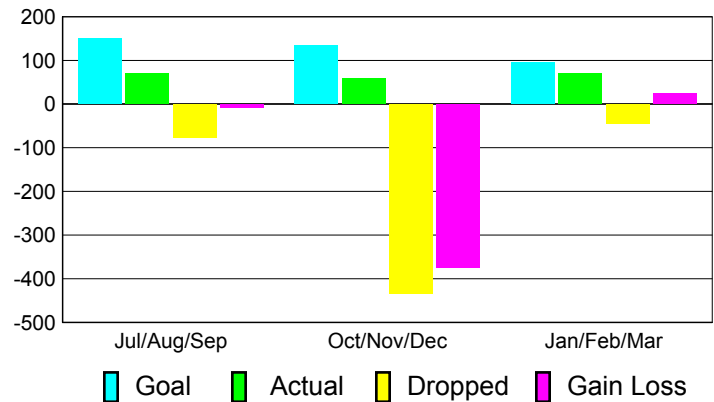

Membership Results 2010-2011

Goal, New, Dropped, Gain/Loss

Comparison of Membership Gain/Loss

Current Year Compared to the Previous Year