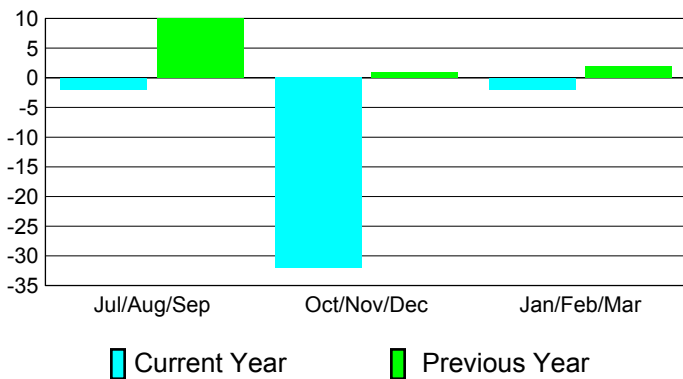

2010-2011 GMT Reports for District (or Undistricted) **District 305 N1**

GMT: **VINOD KHANNA**

Location: **PAKISTAN**

GMT CA: **6**

CLUBS

**Club Results
2010-2011**

**Clubs
2009-2010**

Month	New Club Goal	Actual New Clubs	Actual Dropped Clubs	Gain/Loss of Clubs	Gain/Loss of Clubs
Jul/Aug/Sep	4	1	-3	-2	10
Oct/Nov/Dec	2	0	-32	-32	1
Jan/Feb/Mar	2	0	-2	-2	2
Totals	8	1	-37	-36	13

Club Results 2010-2011

Goal, New, Dropped, Gain/Loss

Comparison of Club Gain/Loss

Current Year Compared to the Previous Year

YTD Status Quo Clubs 2010-2011

Status Quo Clubs Compared to Status Quo Members

MEMBERSHIP