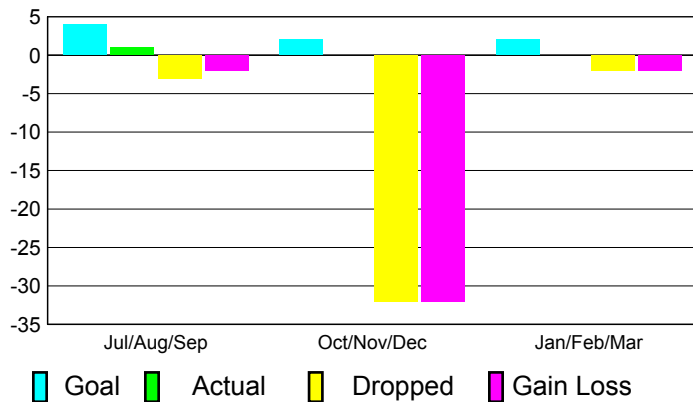

2010-2011 GMT Reports for District (or Undistricted) **District 305 N1**

GMT: **VINOD KHANNA**

Location: **PAKISTAN**

GMT CA: **6**

CLUBS

**Club Results
2010-2011**

**Clubs
2009-2010**

Month	New Club Goal	Actual New Clubs	Actual Dropped Clubs	Gain/Loss of Clubs	Gain/Loss of Clubs
Jul/Aug/Sep	4	1	-3	-2	10
Oct/Nov/Dec	2	0	-32	-32	1
Jan/Feb/Mar	2	0	-2	-2	2
Totals	8	1	-37	-36	13

Club Results 2010-2011

Goal, New, Dropped, Gain/Loss

Comparison of Club Gain/Loss

Current Year Compared to the Previous Year

YTD Status Quo Clubs 2010-2011

Status Quo Clubs Compared to Status Quo Members

MEMBERSHIP