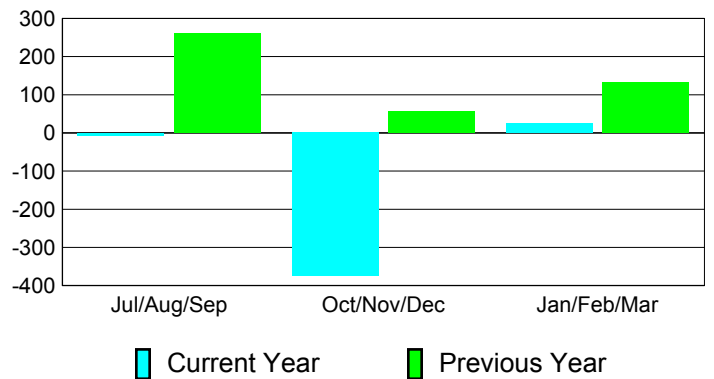

**Membership Results
2010-2011**

**Membership
2009-2010**

Month	Net Memb Goal	Actual New Memb	Actual Dropped Memb	Gain/Loss of Memb	Gain/Loss of Memb
Jul/Aug/Sep	150	69	-76	-7	262
Oct/Nov/Dec	135	58	-433	-375	55
Jan/Feb/Mar	95	70	-45	25	131
Totals	380	197	-554	-357	448

Membership Results 2010-2011

Goal, New, Dropped, Gain/Loss

Comparison of Membership Gain/Loss

Current Year Compared to the Previous Year

Gender Comparison 2010-2011

Jul/Aug/Sep

Oct/Nov/Dec

Jan/Feb/Mar